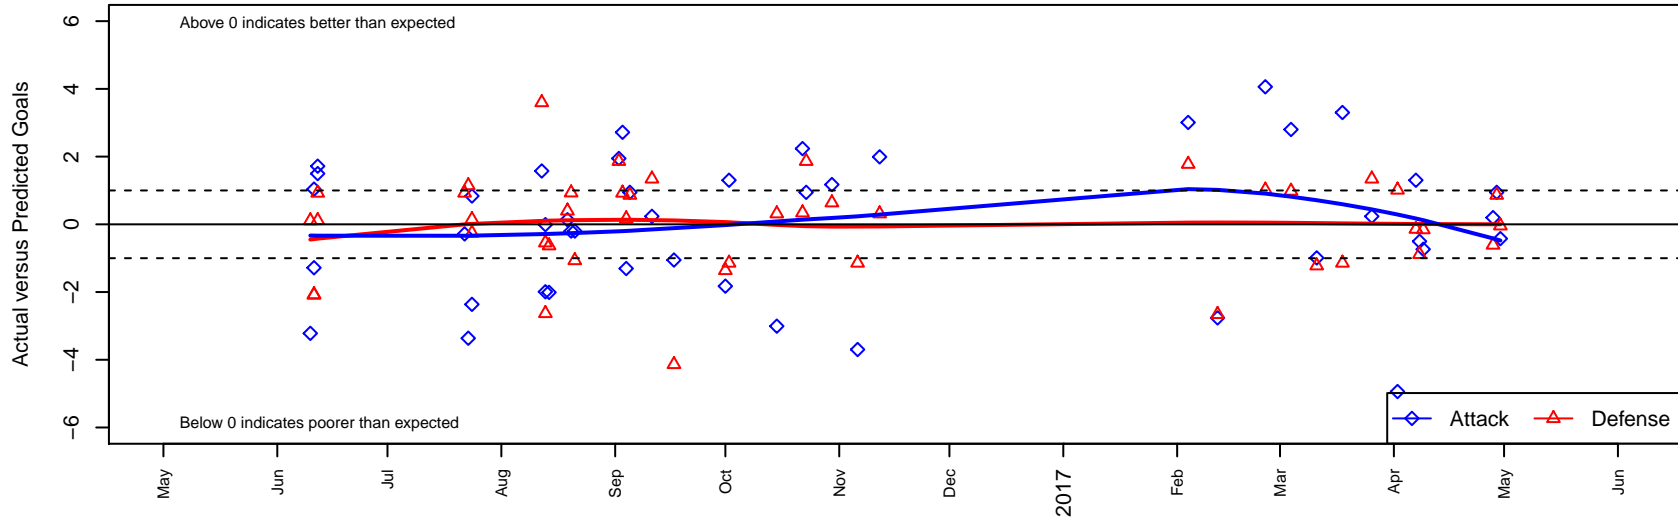

# Eclipse FC Eclipse B05

Beacon Hill, WA  
 B05 total strength=945  
 attack=2.86 defense=0.95  
 fall league = PSPL WSPL 2 U12  
 spr league = Spr PSPL SuperLeague 2 U12

alt names used:  
 Eclipse FC BU12  
 Eclipse FC Eclipse BO5  
 ECLIPSE FC 05 (WA)  
 Eclipse FC BU12  
 BH Eclipse 05  
 Eclipse FC BU12  
 Eclipse FC Eclipse BO5  
 ECLIPSE FC 05 (WA)

Venues played:  
 2016 Starfire Spring Classic BU12  
 2016 Sounders FC Cup BU12 Gold  
 2016 REDAPT Cup Gold U12  
 2016 Xtreme Cup BU12 Gold  
 2016 Labor Day Cup BU12 Gold  
 2016 PSPL WSPL 2 U12  
 2016 Spr PSPL SuperLeague 2 U12  
 2016 WA Cup U12 Gold U12

**Eclipse FC Eclipse B05**  
 Dots are actual minus expected GF (blue circles) and GA (red triangles).  
 Blue line is smoothed change in attack strength. Red is smoothed change in defense strength.

**attack and defense variance (black dot)  
relative to other teams  
and top 10 in region**