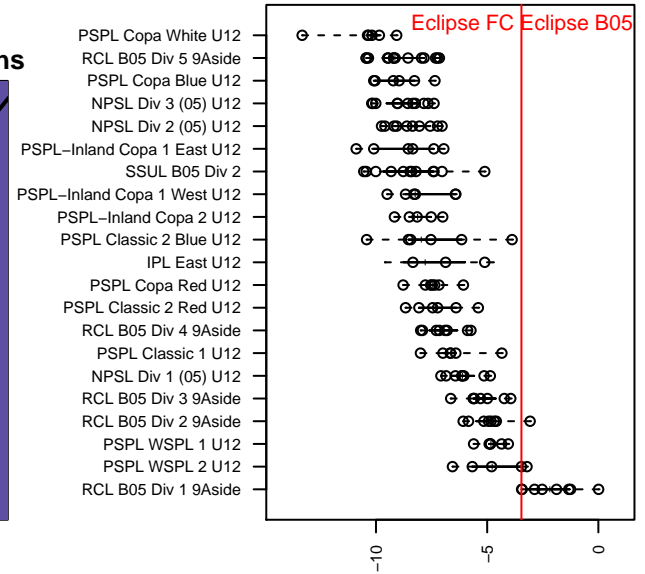

**attack and defense rating
relative to others at age
and all opponents in last 13 months**